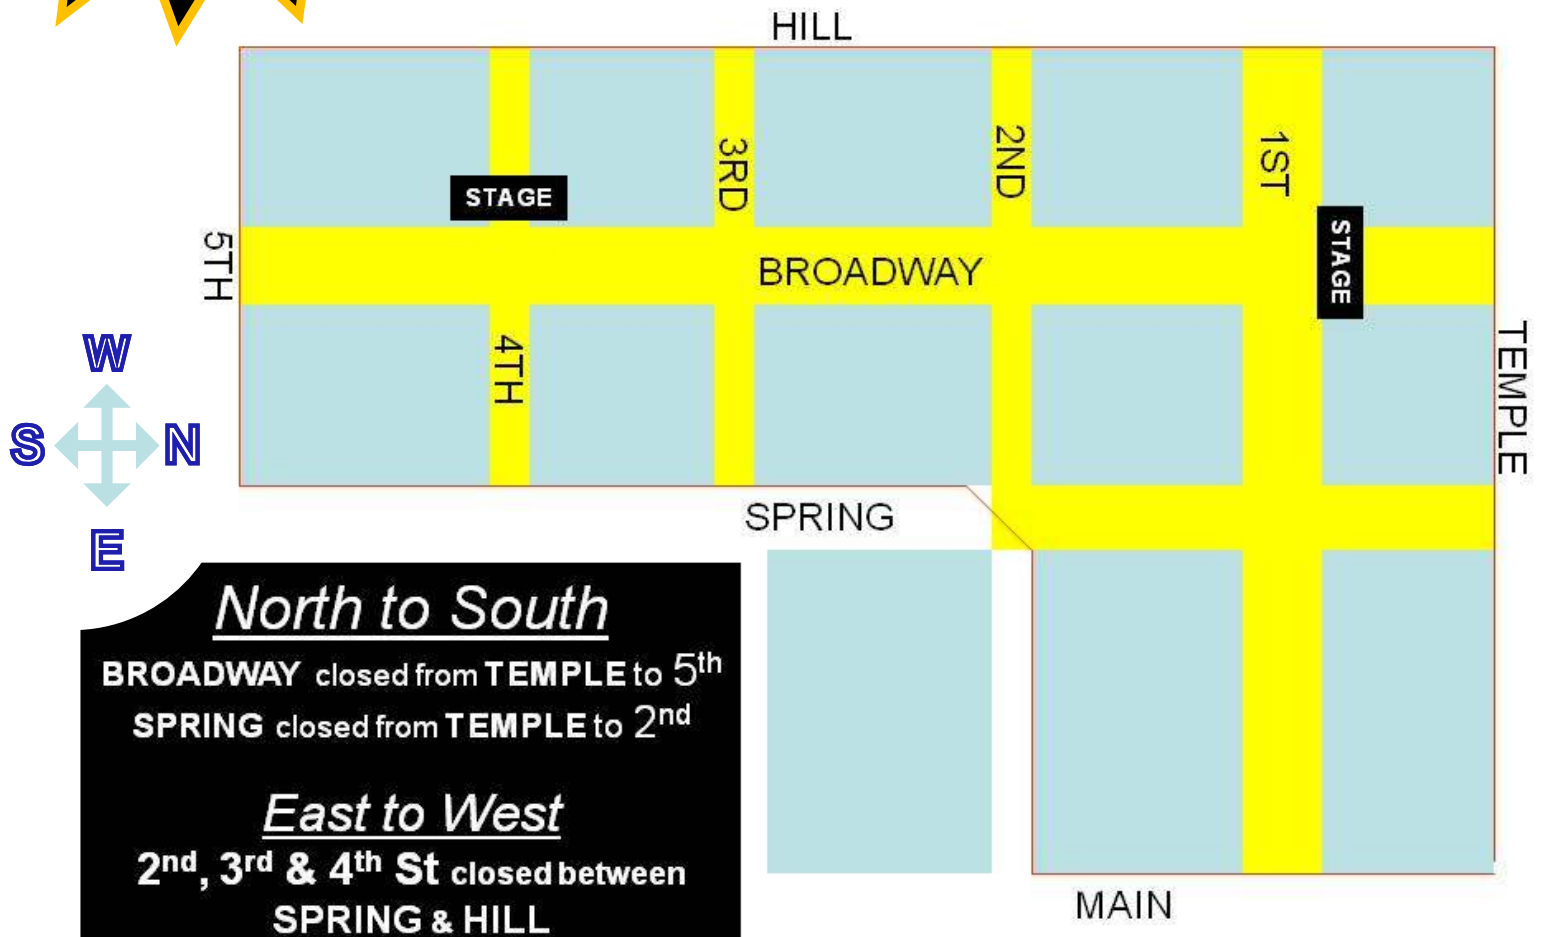

**FESTIVAL
STREET
CLOSURES**

2011

FIESTA BROADWAY

Celebrate "Cinco de Mayo"

North to South

BROADWAY closed from **TEMPLE** to **5th**
SPRING closed from **TEMPLE** to **2nd**

East to West

2nd, 3rd & 4th St closed between
SPRING & HILL

1st ST closed from **HILL** to **MAIN**

CLOSURE HOURS

*Saturday, May 7, 12 noon
to Monday, May 9th, 6am*

FIESTA BROADWAY is

SUNDAY,
May 8th

11am to
6pm